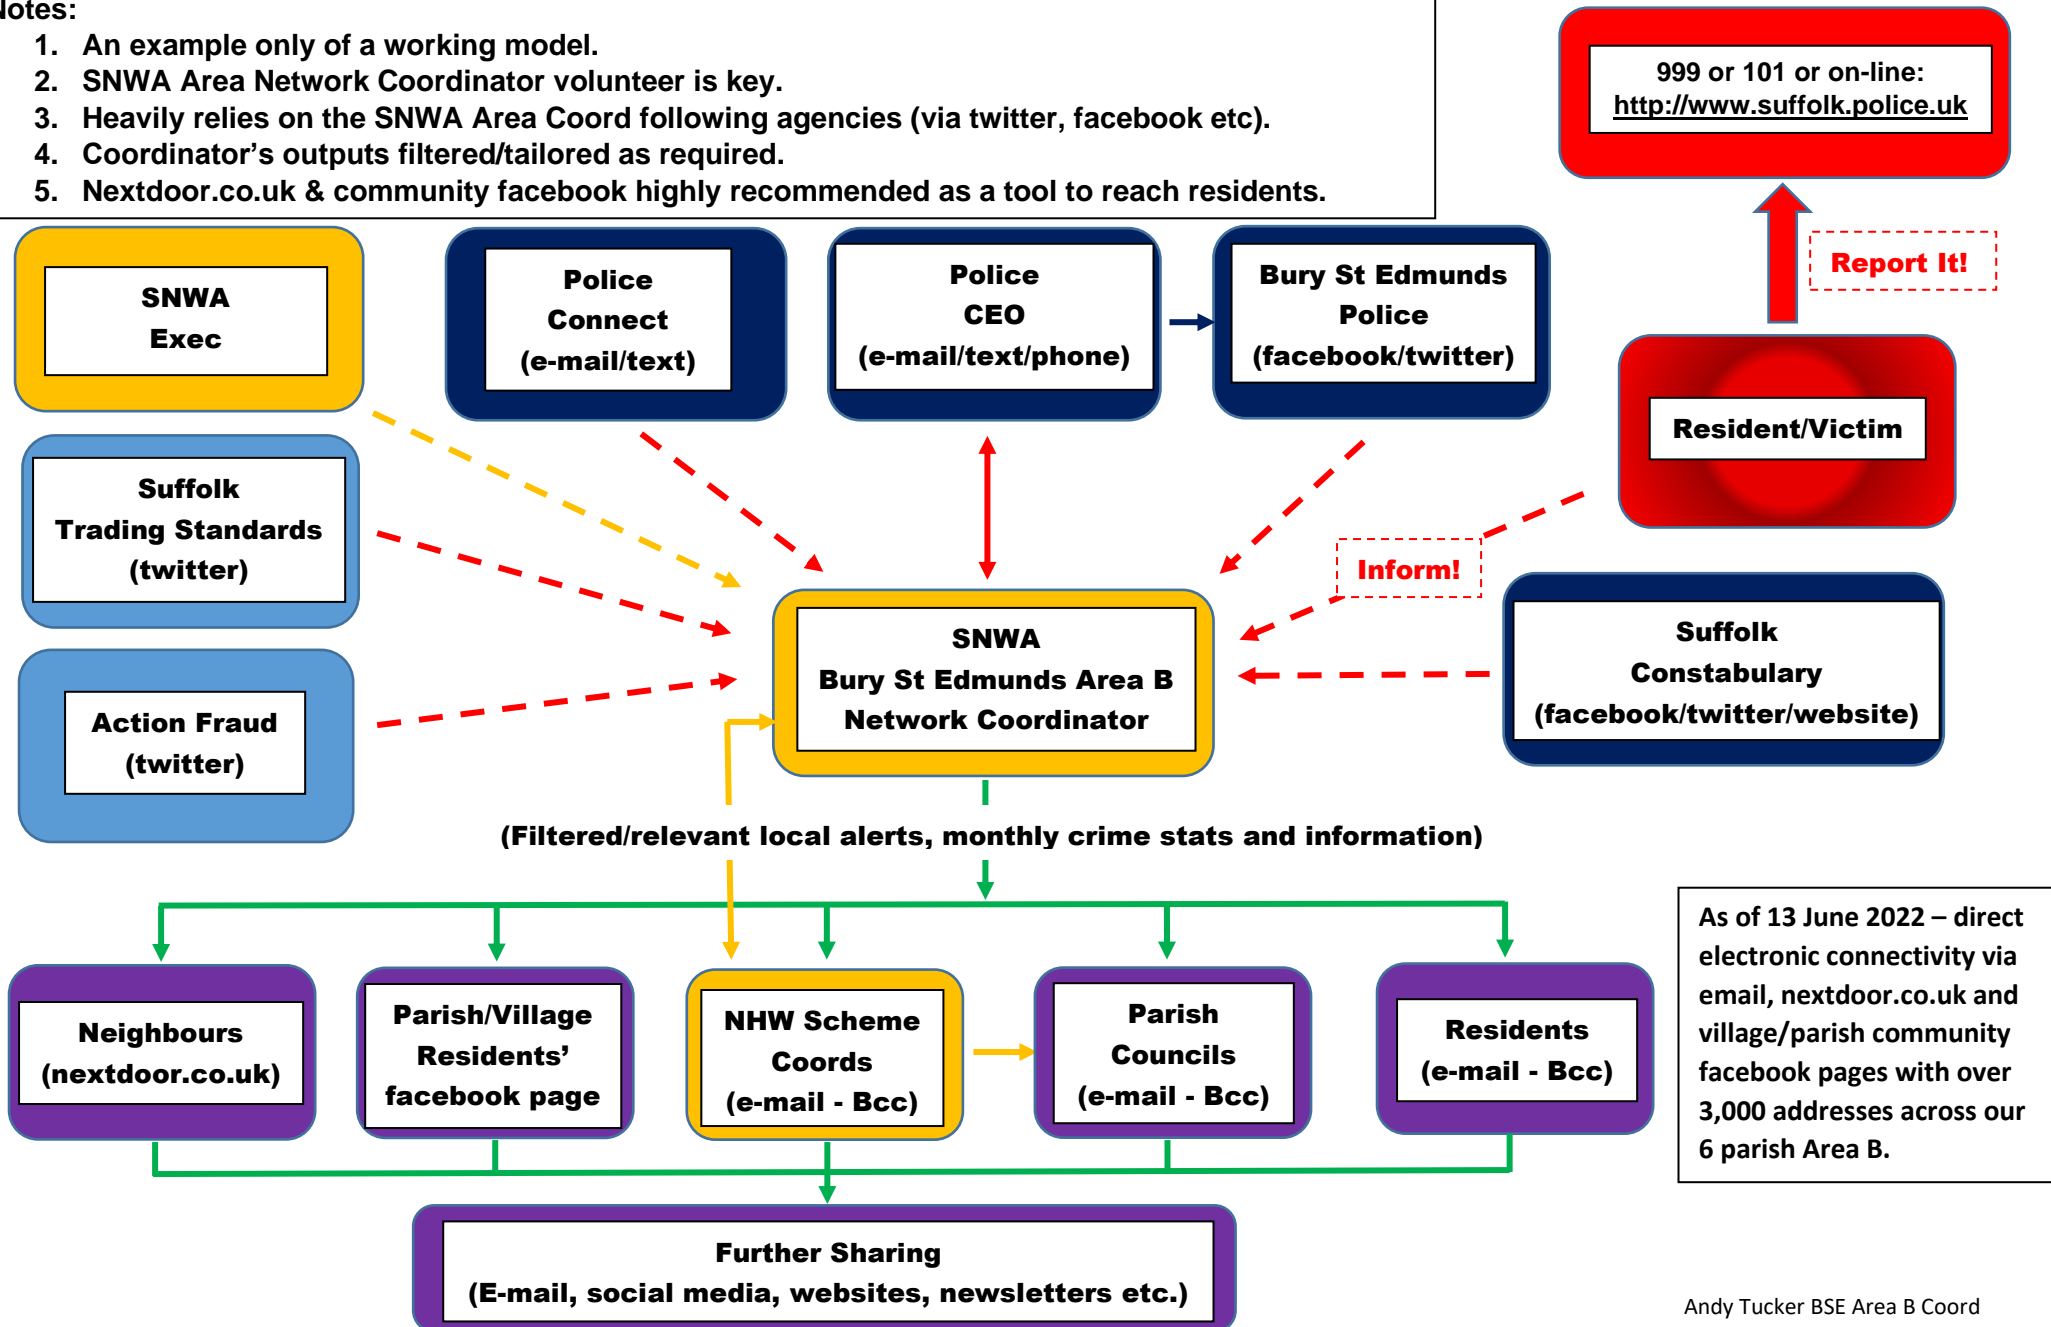

SUFFOLK NEIGHBOURHOOD WATCH

BURY ST EDMUNDS AREA B NETWORK COMMUNICATIONS MODEL (13 JUNE 2022)

Notes:

1. An example only of a working model.
2. SNWA Area Network Coordinator volunteer is key.
3. Heavily relies on the SNWA Area Coord following agencies (via twitter, facebook etc).
4. Coordinator's outputs filtered/tailored as required.
5. Nextdoor.co.uk & community facebook highly recommended as a tool to reach residents.

As of 13 June 2022 – direct electronic connectivity via email, nextdoor.co.uk and village/parish community facebook pages with over 3,000 addresses across our 6 parish Area B.